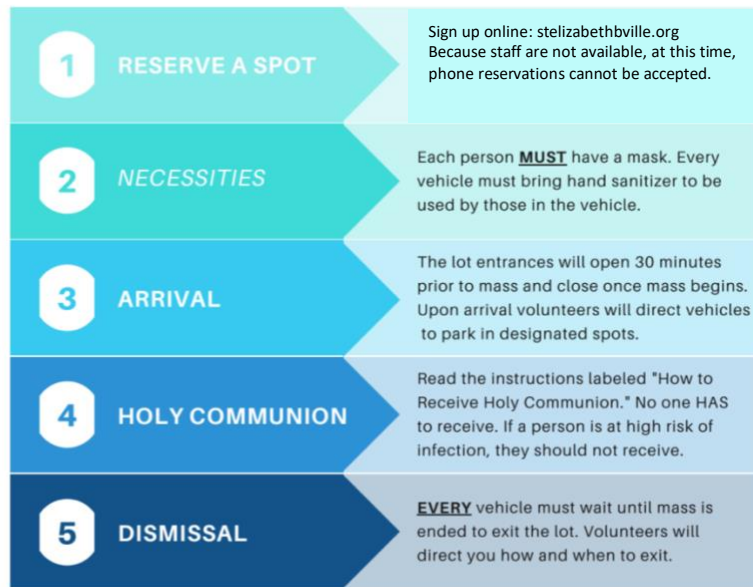

## HOW TO ATTEND MASS IN THE PARKING LOT

Remember if you are sick or do not feel well, **STAY HOME**

The dispensation from the obligation to attend Sunday mass remains in effect until further notice.

**MASKS** for every person in the vehicle are required to be admitted to the lot. Every vehicle must also have its own sanitizer.

## HOW TO RECEIVE HOLY COMMUNION

### 2. EXITING THE VEHICLE

Wait until the attendant indicates that it is your turn to exit your vehicle and approach the Eucharistic Minister, maintaining 6 feet separation from others in line.

### 3. RECEPTION

Keep your mask on when you reach the Eucharistic Minister and respond "Amen" as you receive in your hands. Step 6 feet away, lower your mask, and place the host in your mouth. Immediately replace your mask and return to vehicle.